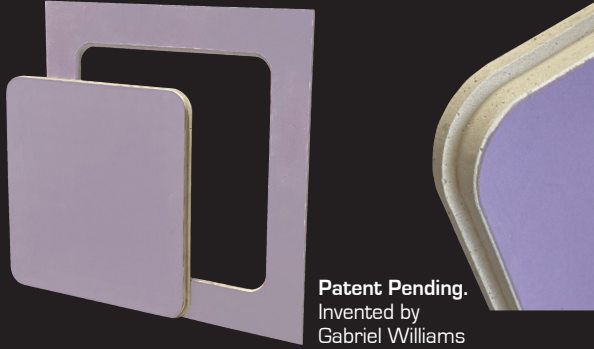

# WB PHANTOM™ DW 405 Invisible Access Panel

Cross Reference to Wind-Lock, Acudor, Best Access Doors, Castle, and Intex Forms

## WB DW 405 Phantom All Drywall Ceiling Access Panel

Patent Pending.  
Invented by  
Gabriel Williams