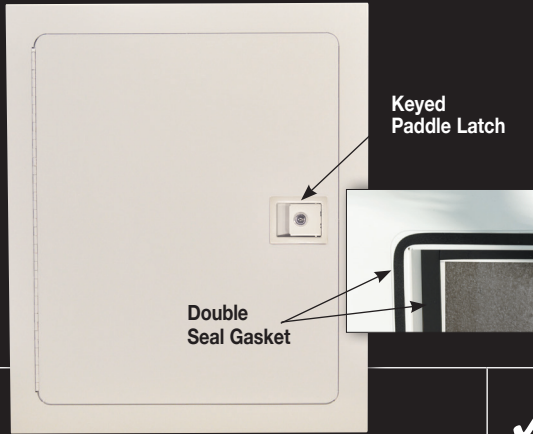

WB EXT 1350 Ultra Series Access Door

Cross Reference to KARP, Acudor, Best Access Doors, Cendrex, and ELMDOR

WB EXT 1350 Ultra Series Access Panel

KARP

MX
Exterior
Access Door

Acudor

ADWT-Steel
Airtight/Watertight
Access Door

Best Access Doors

Weather Resistant
Aluminum

Cendrex

PAL-220
Aluminum
Access Door

ELMDOR

EDI Series
Weather-Resistant
Access Door

	✓					
Double Seal Gasket	✓					
Interior Release	✓					
Interior Handle	✓					
2" Thick Insulation	✓					
Heavy Duty 16 Gauge Galv. Steel	✓					
100% Made in USA 	✓	✓				
One Piece Flange/No Welded Corners	✓					